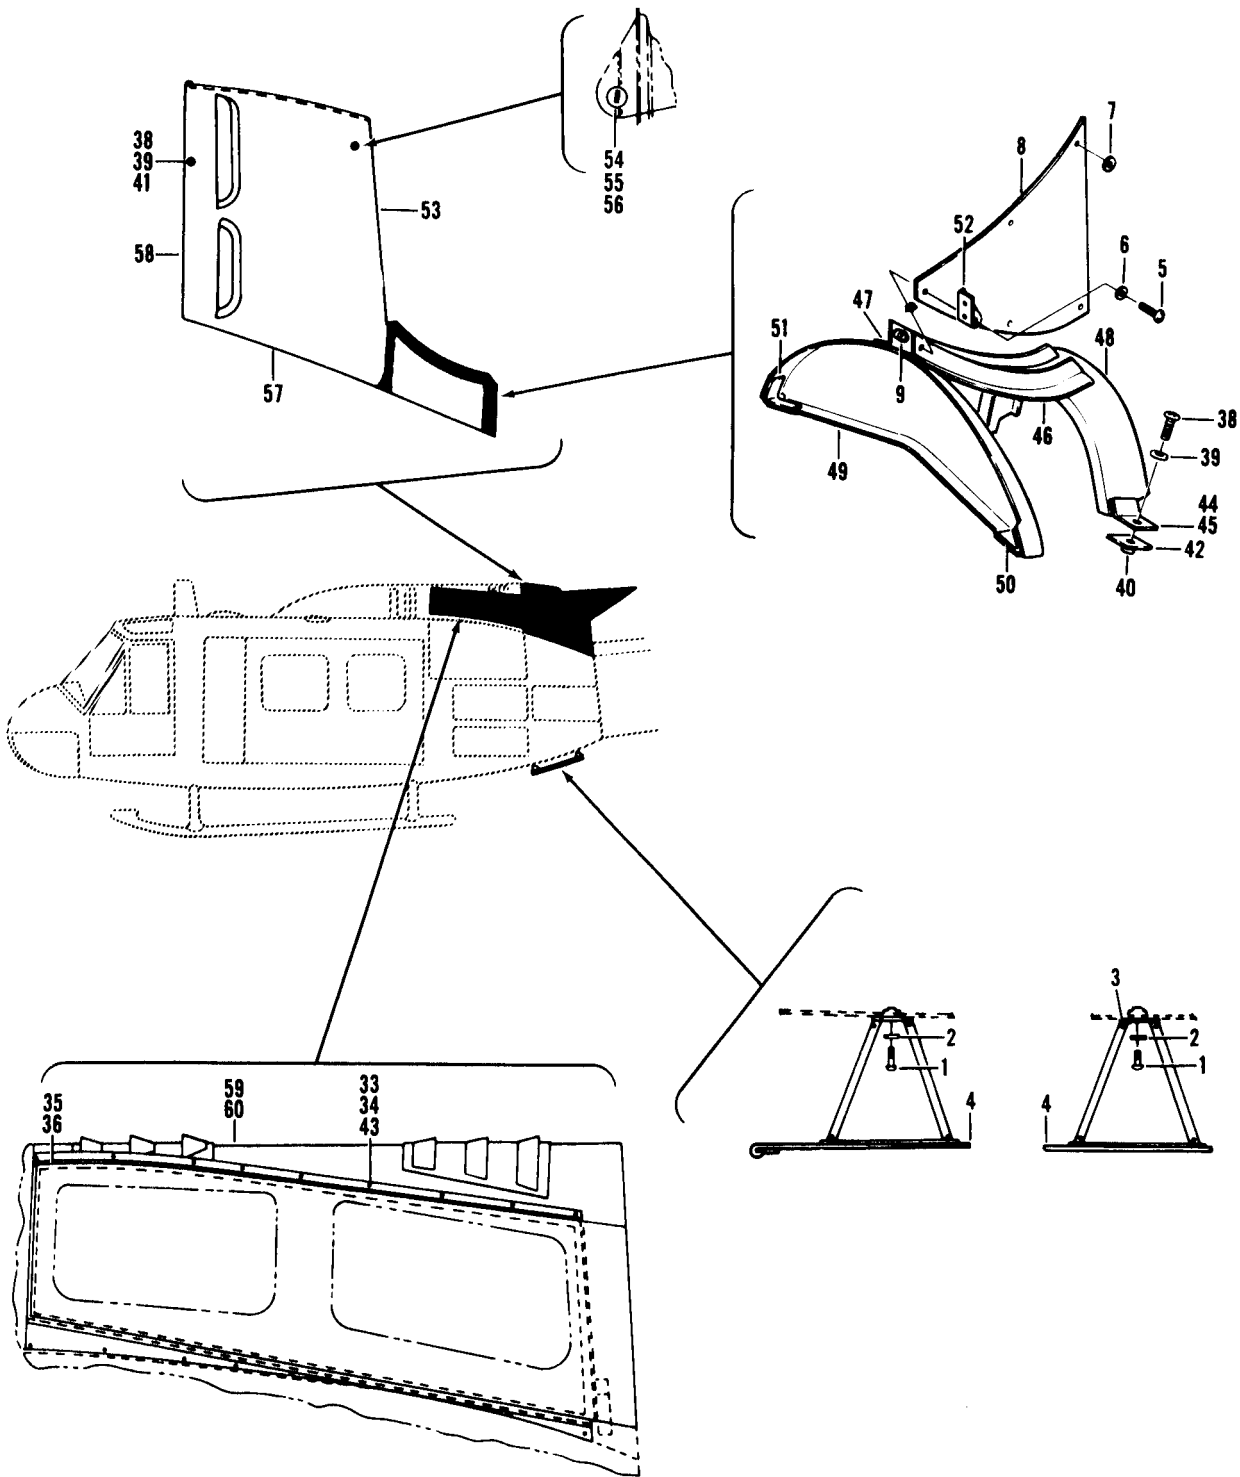

1753/(1754 BLANK)

ALL DATA ON PAGES 1754 THROUGH 1759 (FIG. 429A) DELETED

SECTION II

TM55-1520-210-23P

(1) ILLUSTRATION		(2)	(3)	(4)	(5)	(6)	(7)	(8)
(A) FIG. NO.	(B) ITEM NO.	SMR CODE	NATIONAL STOCK NUMBER	FSCM	PART NUMBER	DESCRIPTION USABLE ON CODE	U/M	QTY INC IN UNIT
						GROUP 16 MISSION EQUIPMENT		
		XCFZZ		20309	ES-F-221710	FLARE AND CHAFF SEE FIG.5B FOR NHAUHX	E A	2
429B	1	XDOZZ		19200	9311511	.SAFETY PIN AND FLAGUHX	E A	1
429B	2	PAOZZ	5305-00-057-0499	96906	MS51958-3	.SCREW, MACHINEUHX	E A	4
429B	3	PAOZZ	5310-00-722-5998	96906	MS15795-805	.WASHER, FLATUHX	E A	4
429B	4	XDOZZ		20309	ES-C-221270	.HOUSING SAFETYUHX	E A	1
429B	5	MFOZZ		20309	ES-B-221712	.PLATE STRUCT A/CUHX	E A	1
429B	6	XDO00		20309	ES-C-221711	.BRACKET ASSYUHX	E A	1
429B	7	PAOZZ	5310-00-777-5785	96906	MS21059L06	.. NUT, SELF-LOCKING, PLUHX	E A	4
429B		XCFZZ		20309	ES-F-221716	RACK, RIFLE, M16 SEE FIG.5B FOR NHAUHX	E A	1
429B	8	PAOZZ	5305-00-989-7434	96906	MS35207-263	.SCREW, MACHINEUHX	E A	4
429B	9	PAOZZ	5310-00-883-9384	96906	MS15795-842	.WASHER, FLATUHX	E A	4
429B	10	PAOZZ	5999-00-937-4528	71286	7C27-12BA	.CLAMP, ELECTRICALUHX	E A	1
429B	11	XDO00		20309	ES-C-221714	.POCKET ASSYUHX	E A	1
429B	12	PAOZZ		20309	ES-C-221715	.. CUSHION, ACCESSORYUHX	E A	1
429B	13	XDO00		20309	ES-C-221713	.BRACKETUHX	E A	2
429B	14	PAOZZ	5310-00-777-5791	960906	MS21059L3	.. NUT, SELF-LOCKING, PLUHX	E A	4