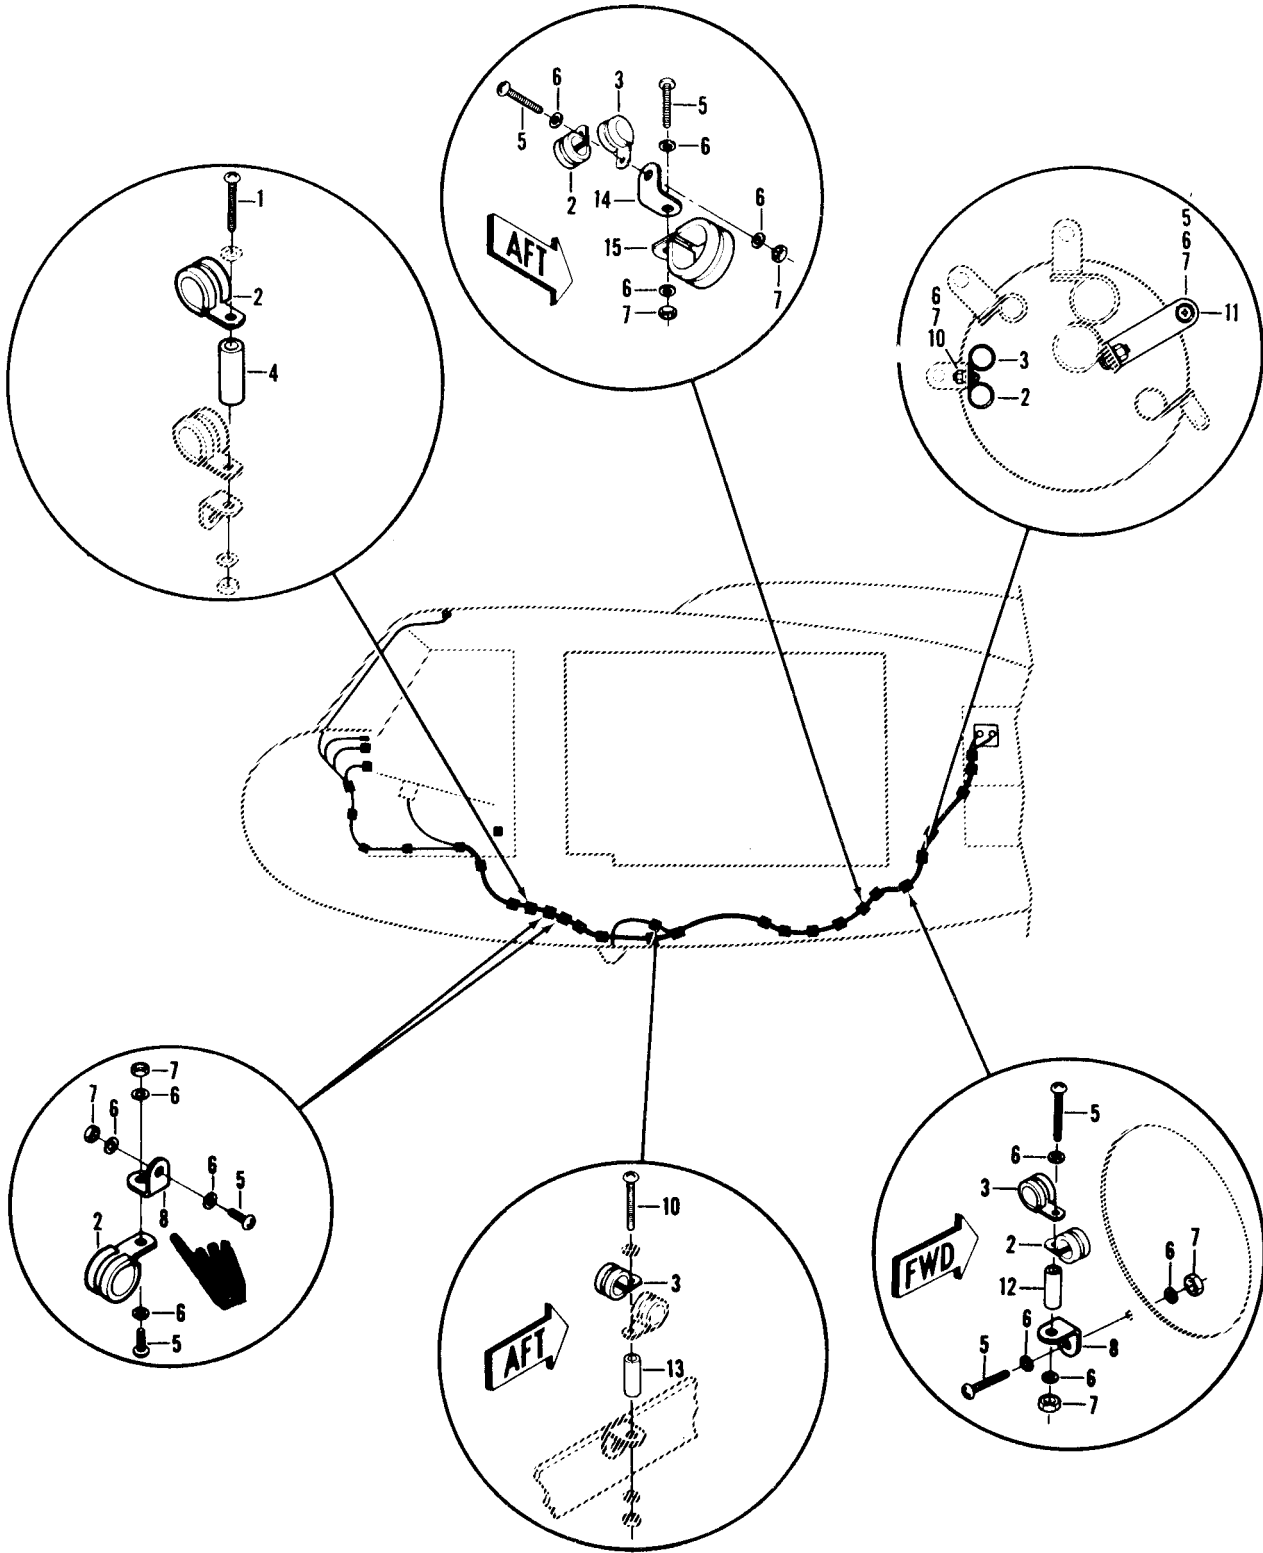

Figure 437B. Kit Installation, DME (Sheet 2 of 4)