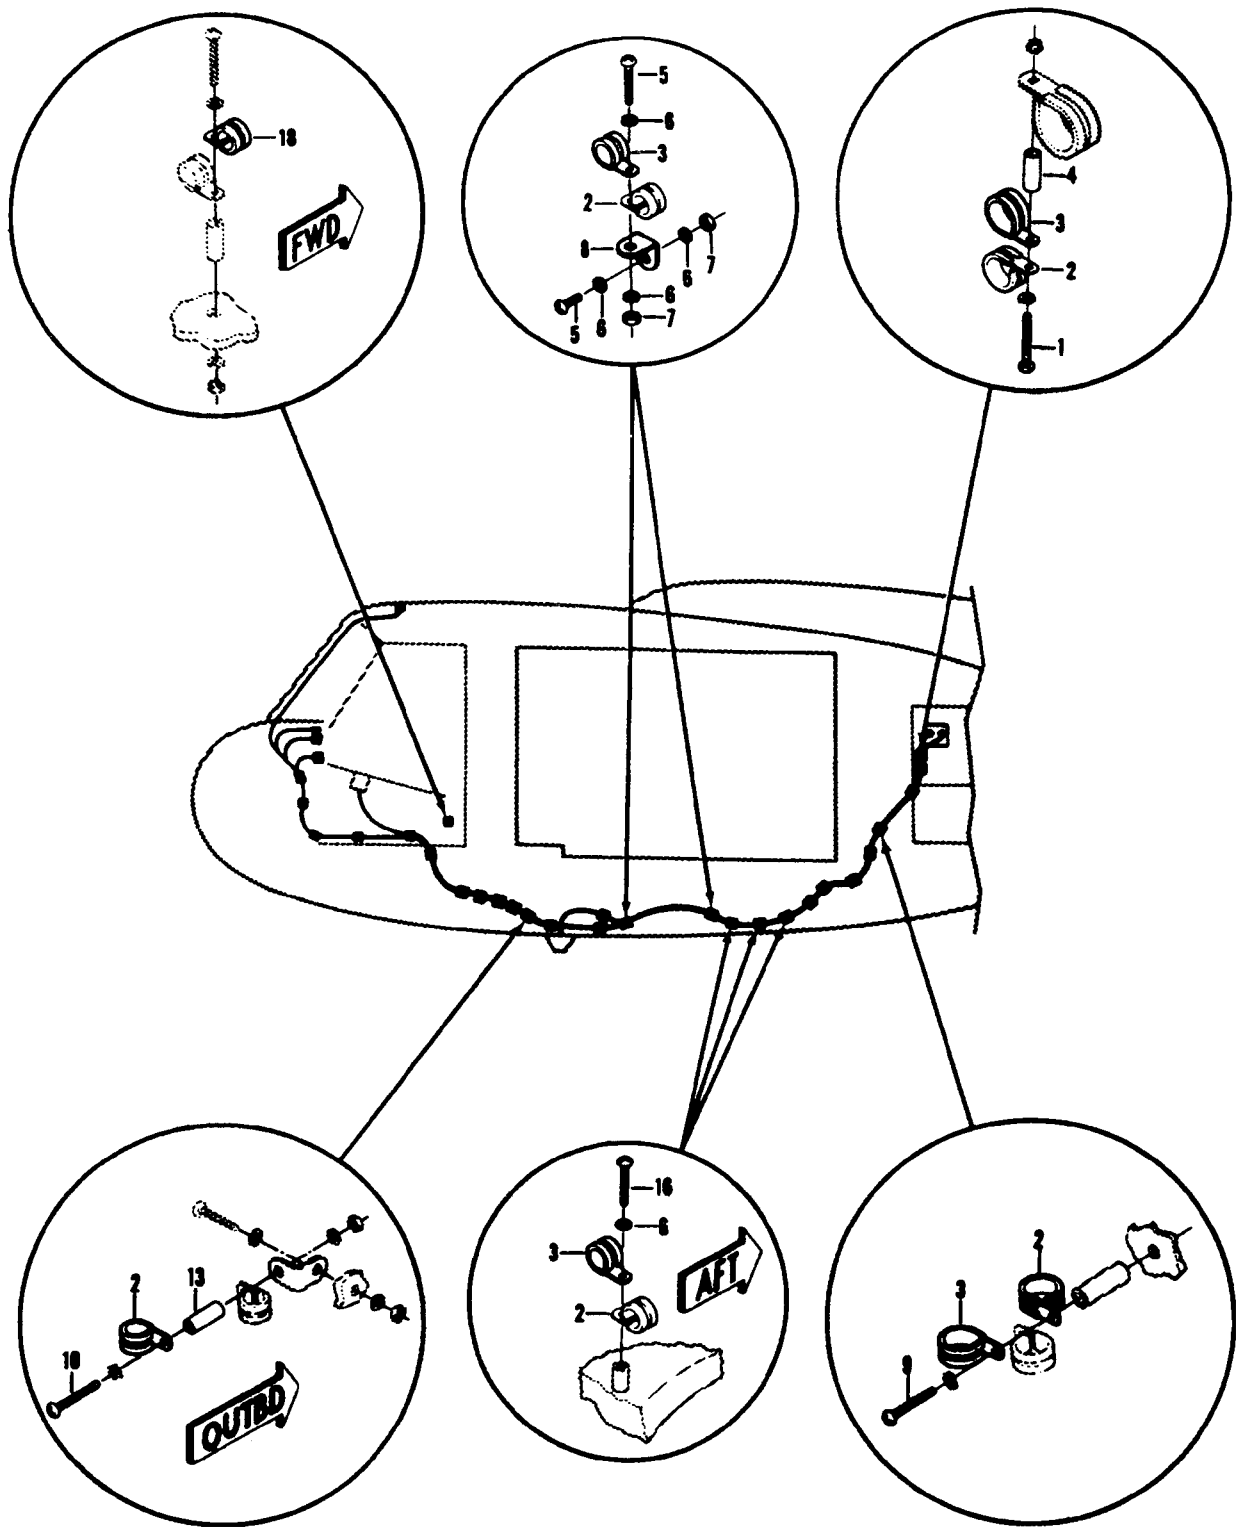

Figure 437B. Kit Installation, DME (Sheet 1 of 4)